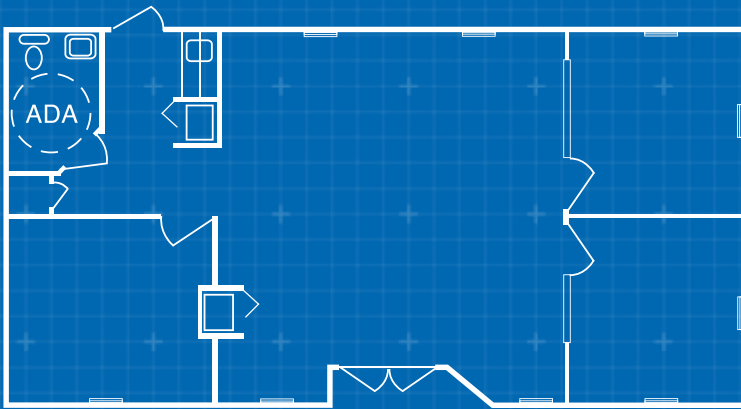

CUSTOMIZATION

- Steps & Ramps
- Furniture & Appliances
- Technology
- Site Services
- Loss Protection

Dimensions

60' Long (including hitch)
56' Box size
24' Wide

Exterior Finish

EPDM rubber roofing
Designer-style siding with matching trim and mansard-style roof
Recessed front porch entry

Interior Finish

Insulated walls, ceiling and floor
Plenum wall for reduced noise
Vinyl-covered gypsum wallboard
Commercial-grade carpeting

Other

Large display/reception area
Private Office(s)
Coffee bar with steel sink, counter, and storage cabinet
Storage cabinet
Storage closet
ADA-compliant restroom

Heating/Cooling

Electric heating and AC with thermostat
Adjustable heat/air diffusers in ceiling
Electric water heater

Windows/Doors

Vertical sliding windows
Single or double lockable front doors
(1) 36" x 80" private entrance exterior door

Electric

4' recessed fluorescent lighting

* Photos are representational; actual products vary. Additional floor plans and specifications may vary from those shown and are subject to in-stock availability